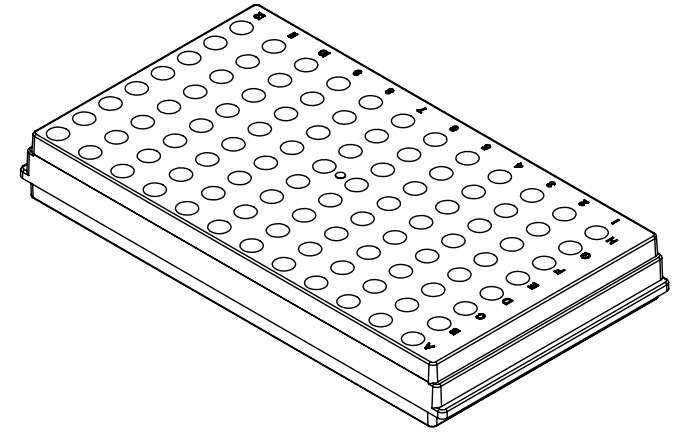

SECTION A-A

SECTION B-B

WB 8420 DOUBLE DECKER 96-WELL TUBE RACK