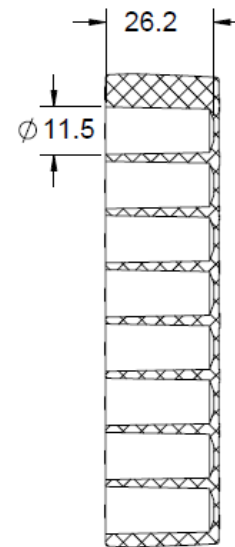

SECTION A-A

SECTION B-B

WB 8420 DOUBLE DECKER 96-WELL TUBE RACK