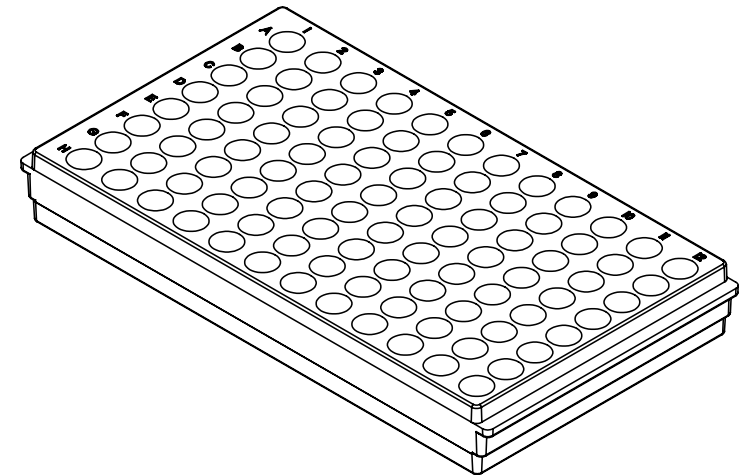

SECTION A-A

SECTION B-B

WB 8420 DOUBLE DECKER 96-WELL TUBE RACK