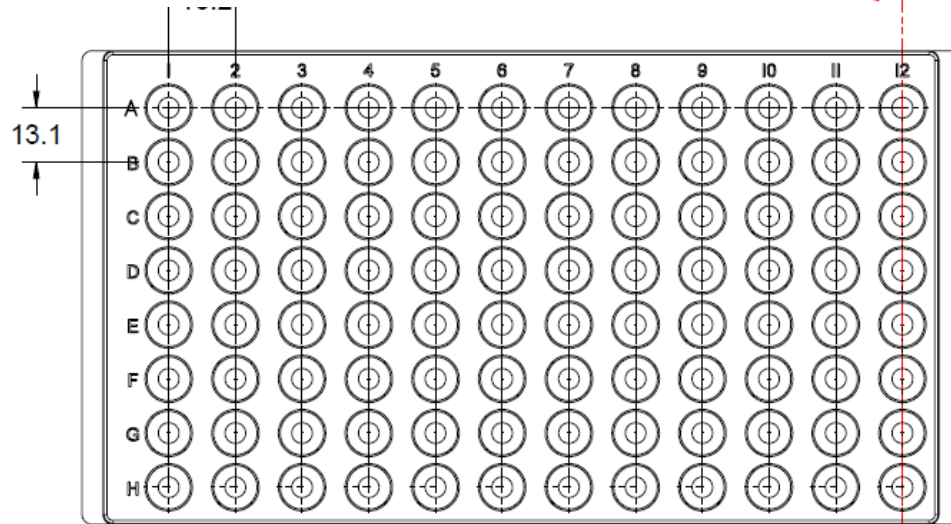

SECTION A-A

SECTION B-B

WB 8420 DOUBLE DECKER 96-WELL TUBE RACK